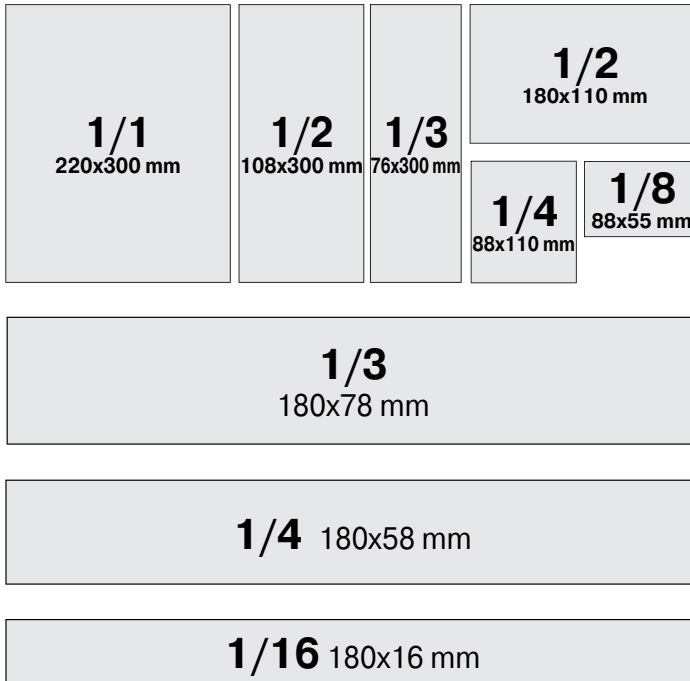

Advertising

*The cost of accommodation you can find upon
request to the Editor*

ritm@gardesmarsh.com

+7 (499) 55-9999-8, (495) 256-80-86

Additional services

- Distribution of RHYTHM OF ENGINEERING with your company' advertising in printed or electronic form to addresses which you gave.
- Distribution of your advertising materials (leaflets, cards, booklets) on our own unique mail-based magazine.
- Distribution of your advertising materials at profile exhibitions
- Writing reportage articles, including with the departure of the representative of the wording on your company
- E-mailing information about your Company according based e-mail addresses